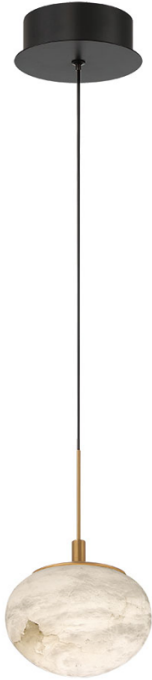

**Calcolo, 1 Light LED Pendant, Matte Black**

**Specifications:**

Model#: 12119-02  
 Finish: Matte Black  
 Glass/Shade: D6" x H4.25"  
 Material: Steel+Aluminum+Natural Alabaster  
 Dimension: D6" x H9.25"  
 Lamping: Integrated LED  
 Wattage: 1 x 8W  
 Voltage: 120V  
 Color Temperature: 3000K  
 CRI: 90  
 Delivered Lumen: 500lm  
 Dimmable: Yes  
 Max. Height: 105.25"  
 Canopy Dimension: D5.5" x H2"  
 Product Weight: 4.32 lbs.